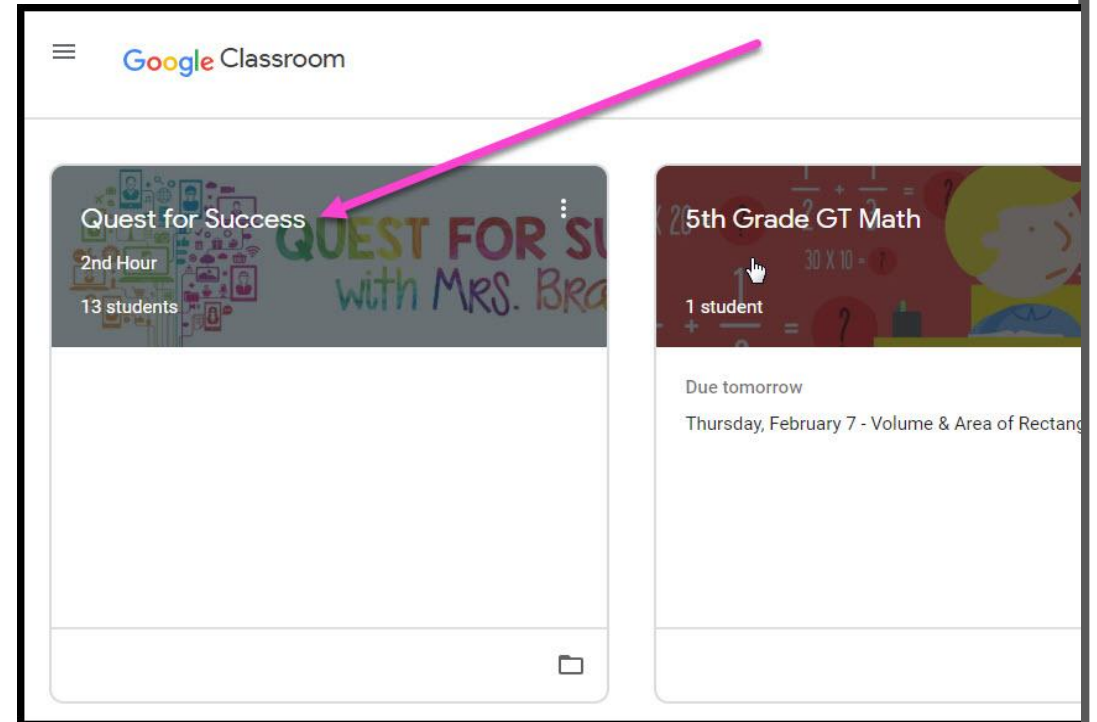

Navigating Classroom

1

Click on the waffle button and then the [Google Classroom](#) icon.

Navigating Classroom

2

Click on the class you wish to view.

Navigating Classroom

 = High Interest for Parents

3

Page tools
(Left side)

The screenshot shows a Classroom page for '3rd hour Science'. The interface includes a top navigation bar with a menu icon (1), the current class name (2), and tabs for Stream (3), Classwork (4), and People (5). On the right side of the top bar are a Waffle Button (6) and a profile picture (7). The main content area features a header for the class (2) with a background image of tools, an 'Upcoming' section (8) with a 'View all' link, a sharing box, and a section for class updates (9) with a 'See when new assignments are posted' option.