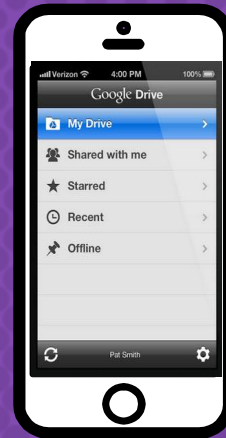

ACCESS

ANYWHERE

ANDROID

IPHONE

TABLET

DESKTOP