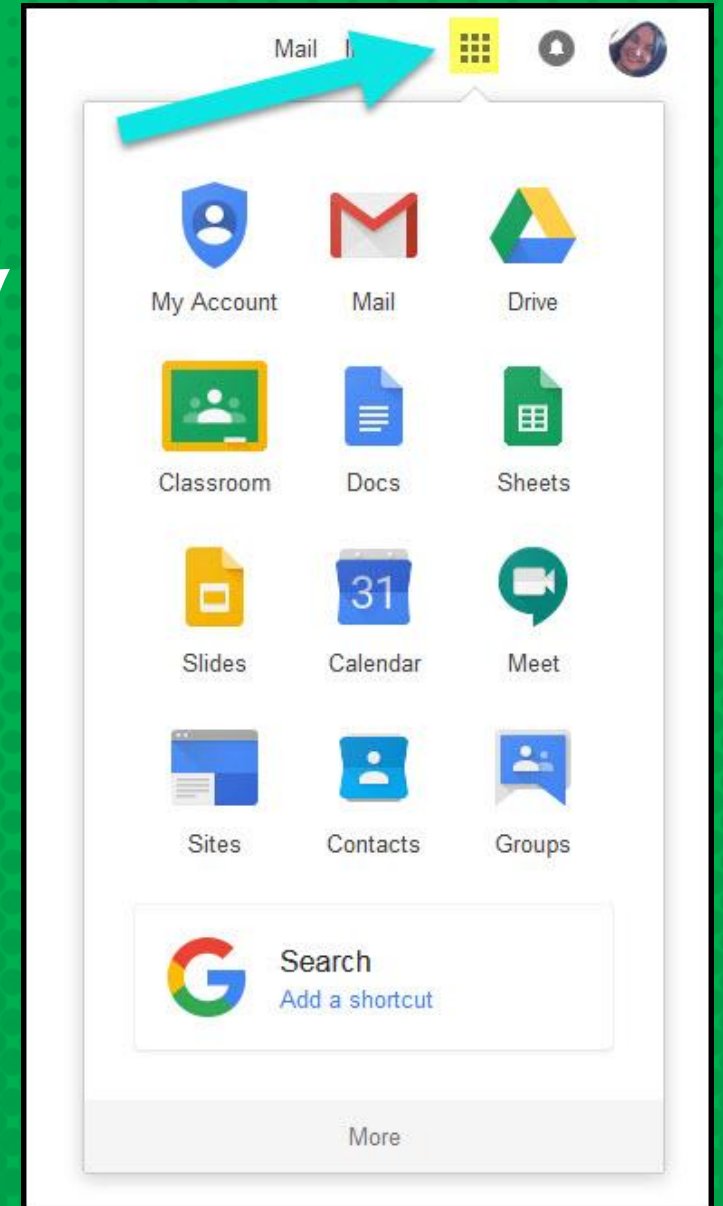

Type in your child's
Google Email address
& click "next."

Getting Started

A screenshot of a Google login page. At the top left is the Google logo. Below it, the text "Hi Tanya" is displayed, followed by a small profile icon and the email address "bratton@opsb.info". Underneath is a text input field with the placeholder "Enter your password". To the left of the input field is a link that says "Forgot password?". To the right of the input field is a blue button labeled "NEXT". A red arrow points from a red-bordered box containing the text "Click on Next" to the "NEXT" button.

5

Type in your
PASSWORD
& click "next."

NOW YOU'LL SEE

that you are signed in to
your Google Apps for
Education account!

GOOGLE SUITE

Click on the 9 squares (Waffle/Rubik's Cube) icon in the top right hand corner to see the Google Suite of Products!